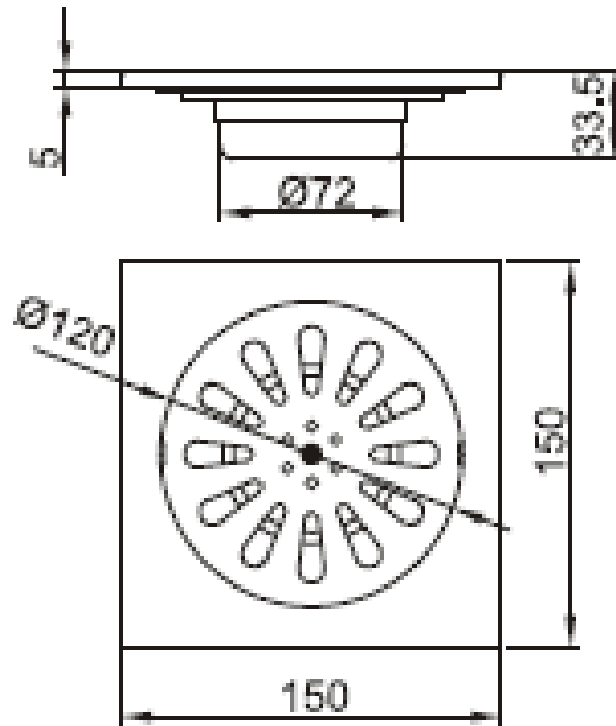

Brand : CAE, China  
Name : Floor drain  
Item Code : 90.0318BN SP  
Color / Finish: Chrome Plated  
Dimensions : 150 x 150 x 33.5 mm

Product info:  
• Floor Drain

Flushing of pipe must be done before fittings are installed. Failure to do so voids the warranty.  
Follow cleaning instructions and avoid using any harmful chemicals.  
All information is for reference only. Installation shall always be based on the specs provided with actual delivered items.  
For more info, visit [www.sanitecph.com](http://www.sanitecph.com)